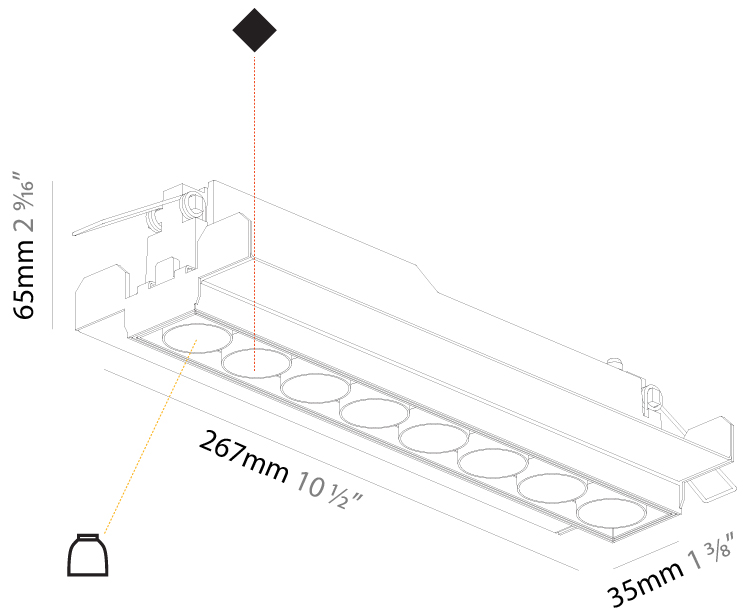

Fixture Finish: SSR / BKV / CWI / CRY / HAB / UFT / ITA / RUA / FTG / MYG / LOD / PUS / FRO / FUP / KIA / POP / BLS / SPG / MEY / GOH / GUM / CHC / COM / ABZ / JAG / OBR / MOS / ROR

Holder Finish: WHI / BLK

Fixture Material: Aluminum Die Cast

Cut-out Measurements: 273mm / 10 3/4" x 42mm / 1 5/8"

Upon Request: Unique Ceiling Thickness

ELECTRICAL

Lamp Type: LED (Zhaga Standard)
Input Wattage (W): 27
Total Output Wattage (W): 25.9
Dimming: Tri-Mode (Non-Dimming and Phase Dimming (120Vac only) and 0-10V Dimming)
Driver Included: No
Driver Location: Remote
Driver Type: Constant Current - Universal
Driver Class: Class 2
Input Voltage (V): 120 - 277
Constant Current (MA): 1050

LED

Number of LEDs: 8
Color Temperature (*K): 2700 / 3000 / 3500 / 4000
Max. Delivered Lumen (lm): MAX. 1561 / 1685 / 1721 / 1756
Nominal Lumen (lm): MAX. 1760 / 1900 / 1940 / 1980
CRI: >90 CRI
Lamp Life (hrs): 50000
Upon Request: Special Color Temperature

OPTICAL

Reflector*: 8 / 14 / 34
Upon Request: Special Beam Angles

RATINGS AND CERTIFICATIONS

Certified By: CSA Certified to UL and CSA Standards

Zaneen Lighting Inc. © 2024. 11800-306-3389, F 416-247-9349, www.zaneen.com

A

100mm
3 15/16"

12 1/2 mm
1/2"

272mm x 42mm
10 11/16" x 1 5/8"