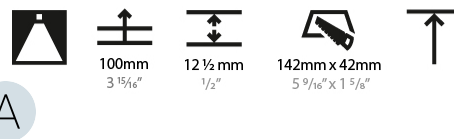

ELECTRICAL

Lamp Type: LED (Zhaga Standard)
Input Wattage (W): 14.3
Total Output Wattage (W): 13.3
Dimming: Tri-Mode (Non-Dimming and Phase Dimming (120Vac only) and 0-10V Dimming)
Driver Included: No
Driver Location: Recessed Housing
Driver Type: Constant Current - Universal
Driver Class: Class 2
Housing: See components
Input Voltage (V): 120 - 277
Constant Current (MA): 1050

LED

Number of LEDs: 4
Color Temperature (°K): 2700 / 3000 / 3500 / 4000
Max. Delivered Lumen (lm): 750 / 850 / 862 / 880
CRI: >90 CRI
Lamp Life (hrs): 50000
Upon Request: Special Color Temperature

OPTICAL

Reflector: 8 / 14 / 34
Upon Request: Special Beam Angles

RATINGS AND CERTIFICATIONS

Certified By: CSA Certified to UL and CSA Standards
Zaneen Lighting Inc. © 2024, 11800 388-3382, F-416-247-9319, www.zaneen.com

For international specifications by adding 'INT' at the end of the existing Model #. For assistance on 'custom' specifications, contact zteam@zaneen.com. In a constant effort to supply the best product, we reserve the right to change specifications or materials without notice. The most recent specification sheets are found at zaneen.com