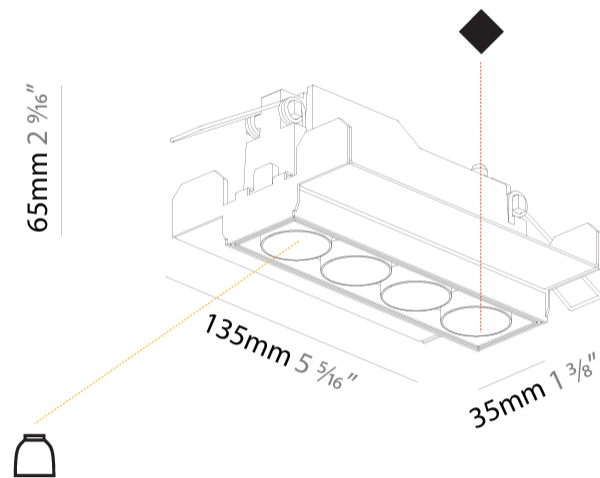

ELECTRICAL

Lamp Type: LED (Zhaga Standard)
Input Wattage (W): 14.3
Total Output Wattage (W): 13.3
Dimming: Tri-Mode (Non-Dimming and Phase Dimming (120Vac only) and 0-10V Dimming)
Driver Included: No
Driver Location: Recessed Housing
Driver Type: Constant Current - Universal
Driver Class: Class 2
Housing: See components
Input Voltage (V): 120 - 277
Constant Current (MA): 1050

LED

Number of LEDs: 4
Color Temperature (°K): 2700 / 3000 / 3500 / 4000
Max. Delivered Lumen (lm): 750 / 850 / 862 / 880
CRI: >90 CRI
Lamp Life (hrs): 50000
Upon Request: Special Color Temperature

OPTICAL

Reflector: 8 / 14 / 34
Upon Request: Special Beam Angles

RATINGS AND CERTIFICATIONS

Certified By: CSA Certified to UL and CSA Standards
Zaneen Lighting Inc. © 2024, 11800 388-3382, F-416-247-9319, www.zaneen.com

For international specifications by adding 'INT' at the end of the existing Model #. For assistance on 'custom' specifications, contact zteam@zaneen.com. In a constant effort to supply the best product, we reserve the right to change specifications or materials without notice. The most recent specification sheets are found at zaneen.com